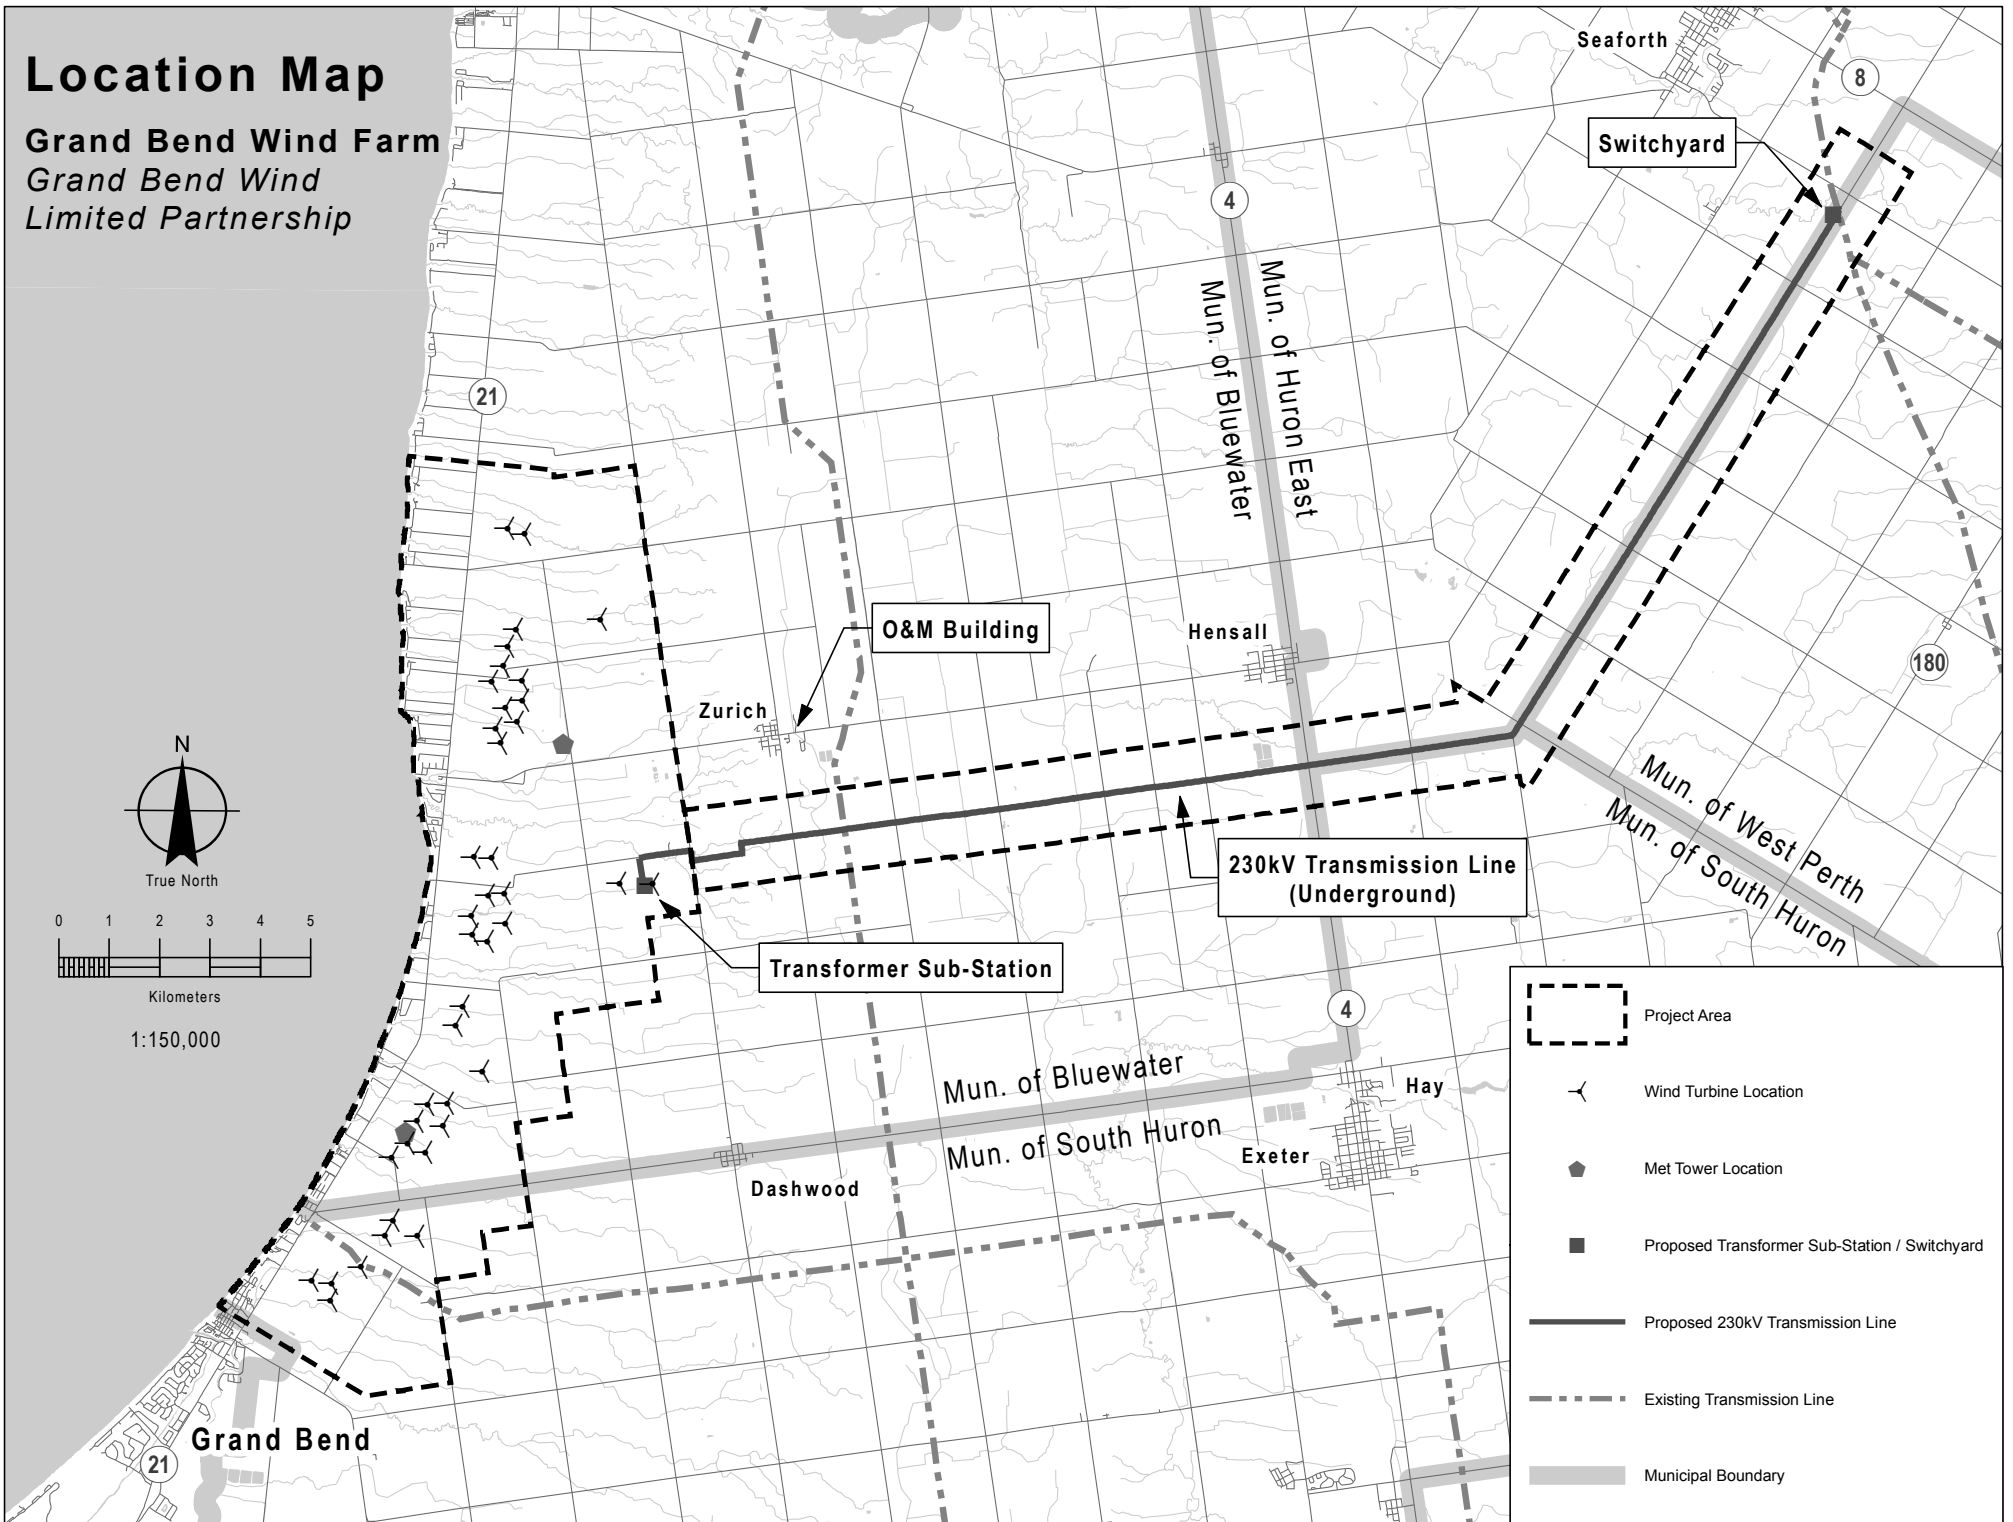

# Location Map

**Grand Bend Wind Farm**  
Grand Bend Wind  
Limited Partnership

- Project Area
- Wind Turbine Location
- Met Tower Location
- Proposed Transformer Sub-Station / Switchyard
- Proposed 230kV Transmission Line
- Existing Transmission Line
- Municipal Boundary